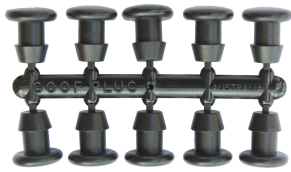

Goof (Repair) Plugs

Type	Order Code	Pack Quantity	Packs per Carton	Carton (kg)
Goof (Repair) Plugs - Rack of 10	42325	10	250	7.2