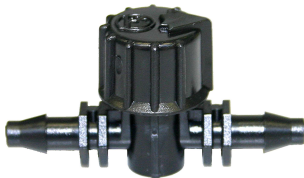

Vari-Flow™ Barb x Barb

Ordering Information - Vari-Flow™ Valve

Type	Colour	Order Code	Pack Quantity	Packs per Carton	Carton (kg)
Vari-Flow™ Valve barb 4.5 mm	Black	42155	50	90	11.5
Vari-Flow™ Valve thread 4.0 mm	Black	42115	50	90	11.5
Vari-Flow™ Valve thread 4.0 mm	Green/Yellow	42125	50	90	11.5